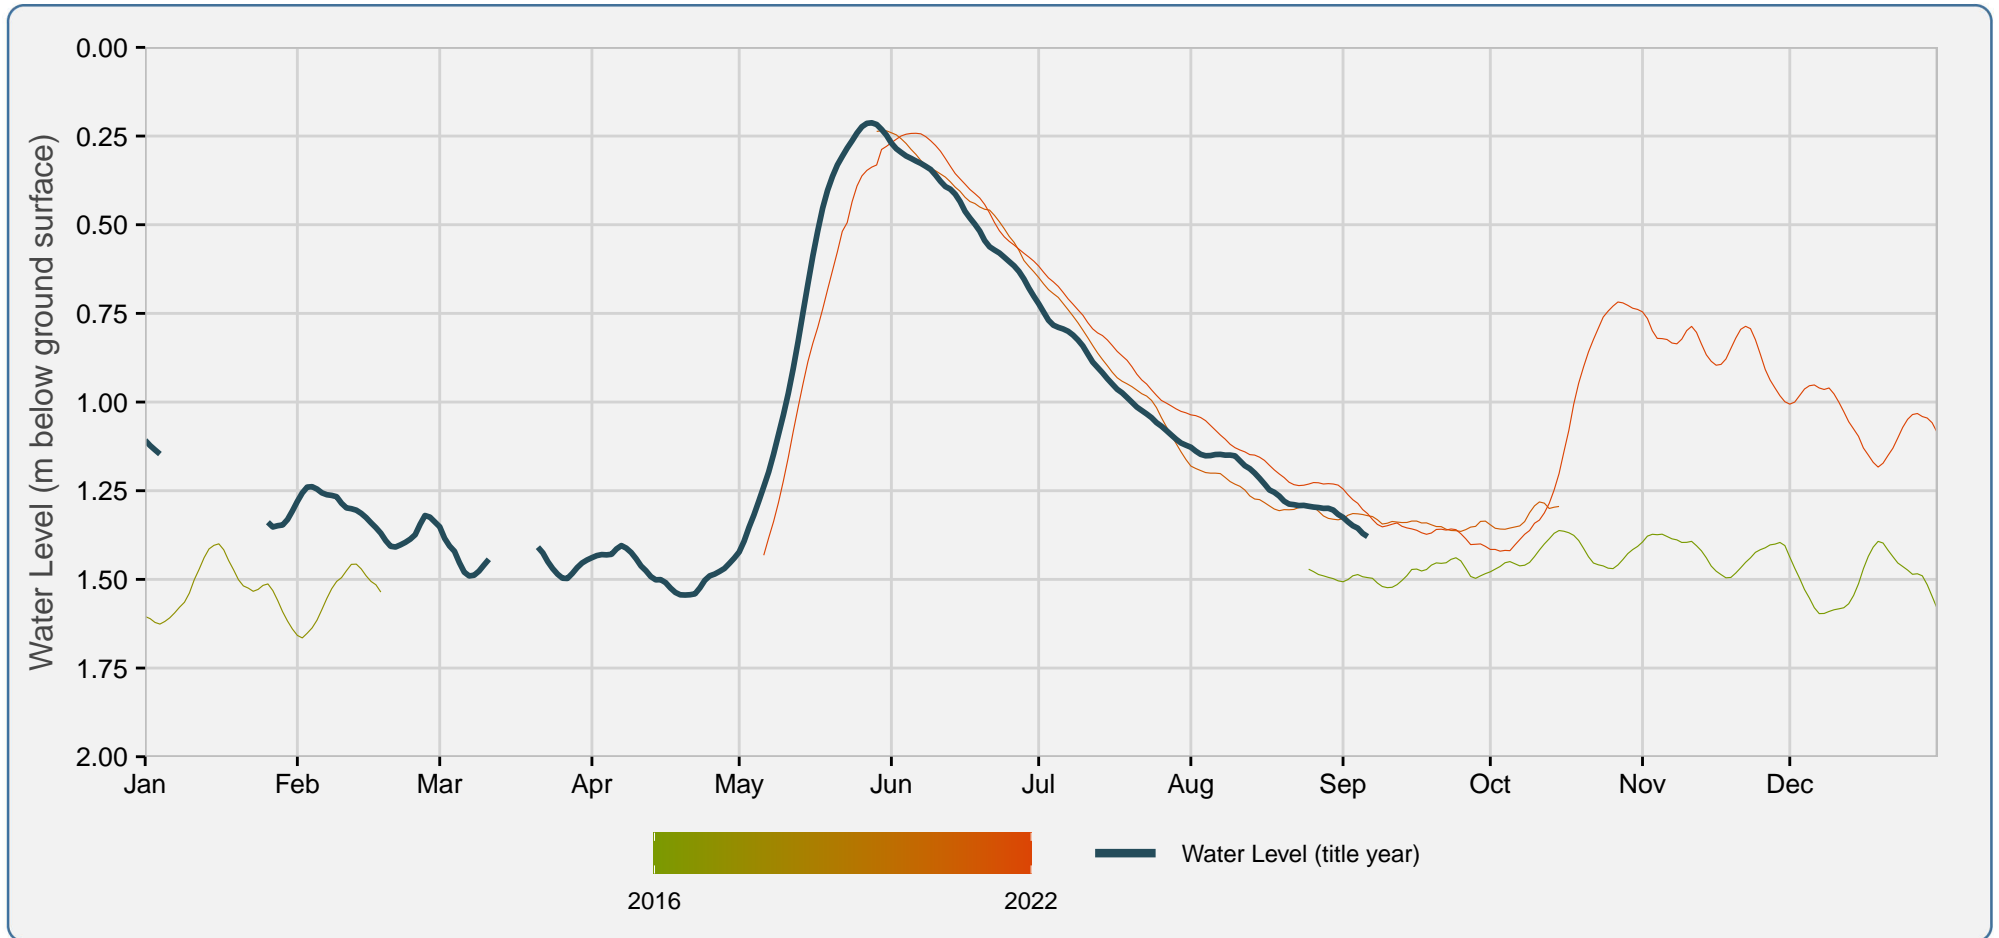

Groundwater Level Chart: Million Dollar Falls Campground (YOWN-1506) in 2023

Source Data: YOWN-1506@Wlevel_bgs.Calculated
Latitude: 60.107391, Longitude: -136.944404, Elevation: 713 m

Period of record from 2016-08-25 to 2023-09-06 (Date of last data entry)
Smoothing applied to data: 7 day rolling mean
Plot generated: 2024-02-26; Yukon Observation Well Network