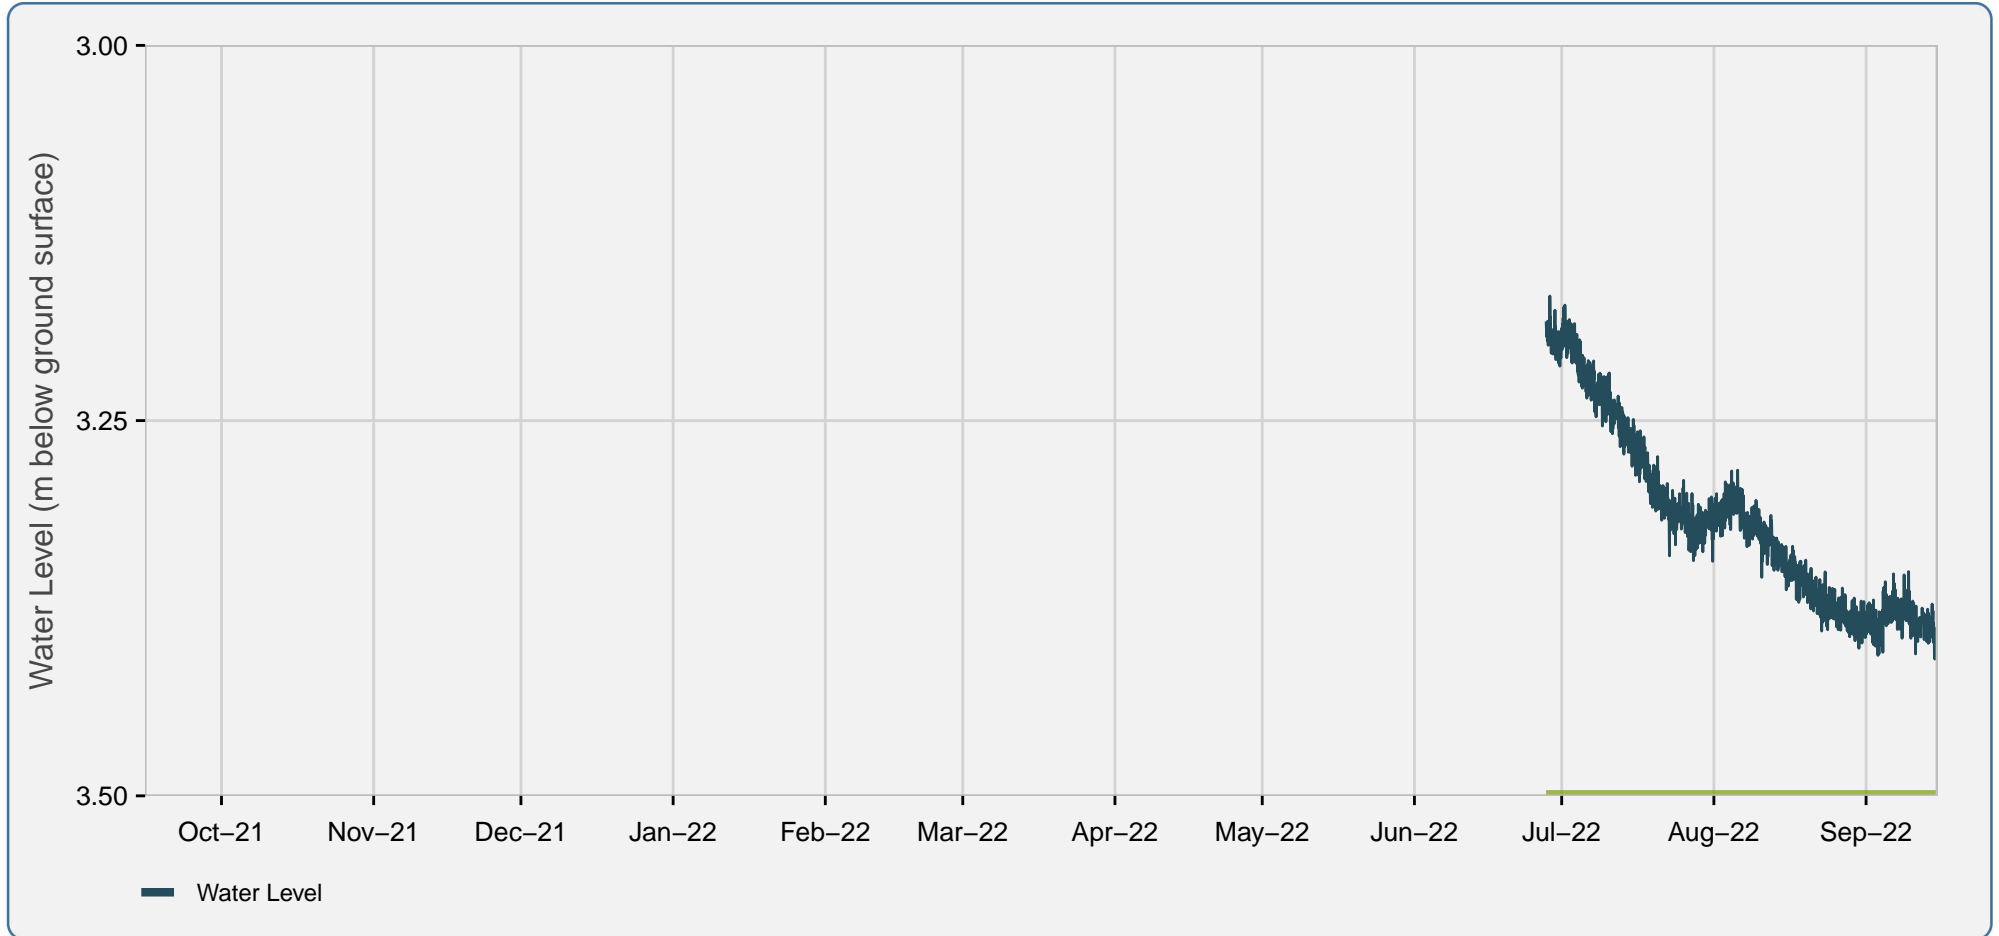

Groundwater Level Chart: Watson Lake Playground Deep (YOWN-2209D)

Source Data: YOWN-2209D@YOWN-2209D
Latitude: 60.06083, Longitude: -128.662507, Elevation: 0 m

Period of record from 2022-06-27 to 2022-09-15 (Date of last site visit)
Plot generated: 2023-02-13
Yukon Observation Well Network