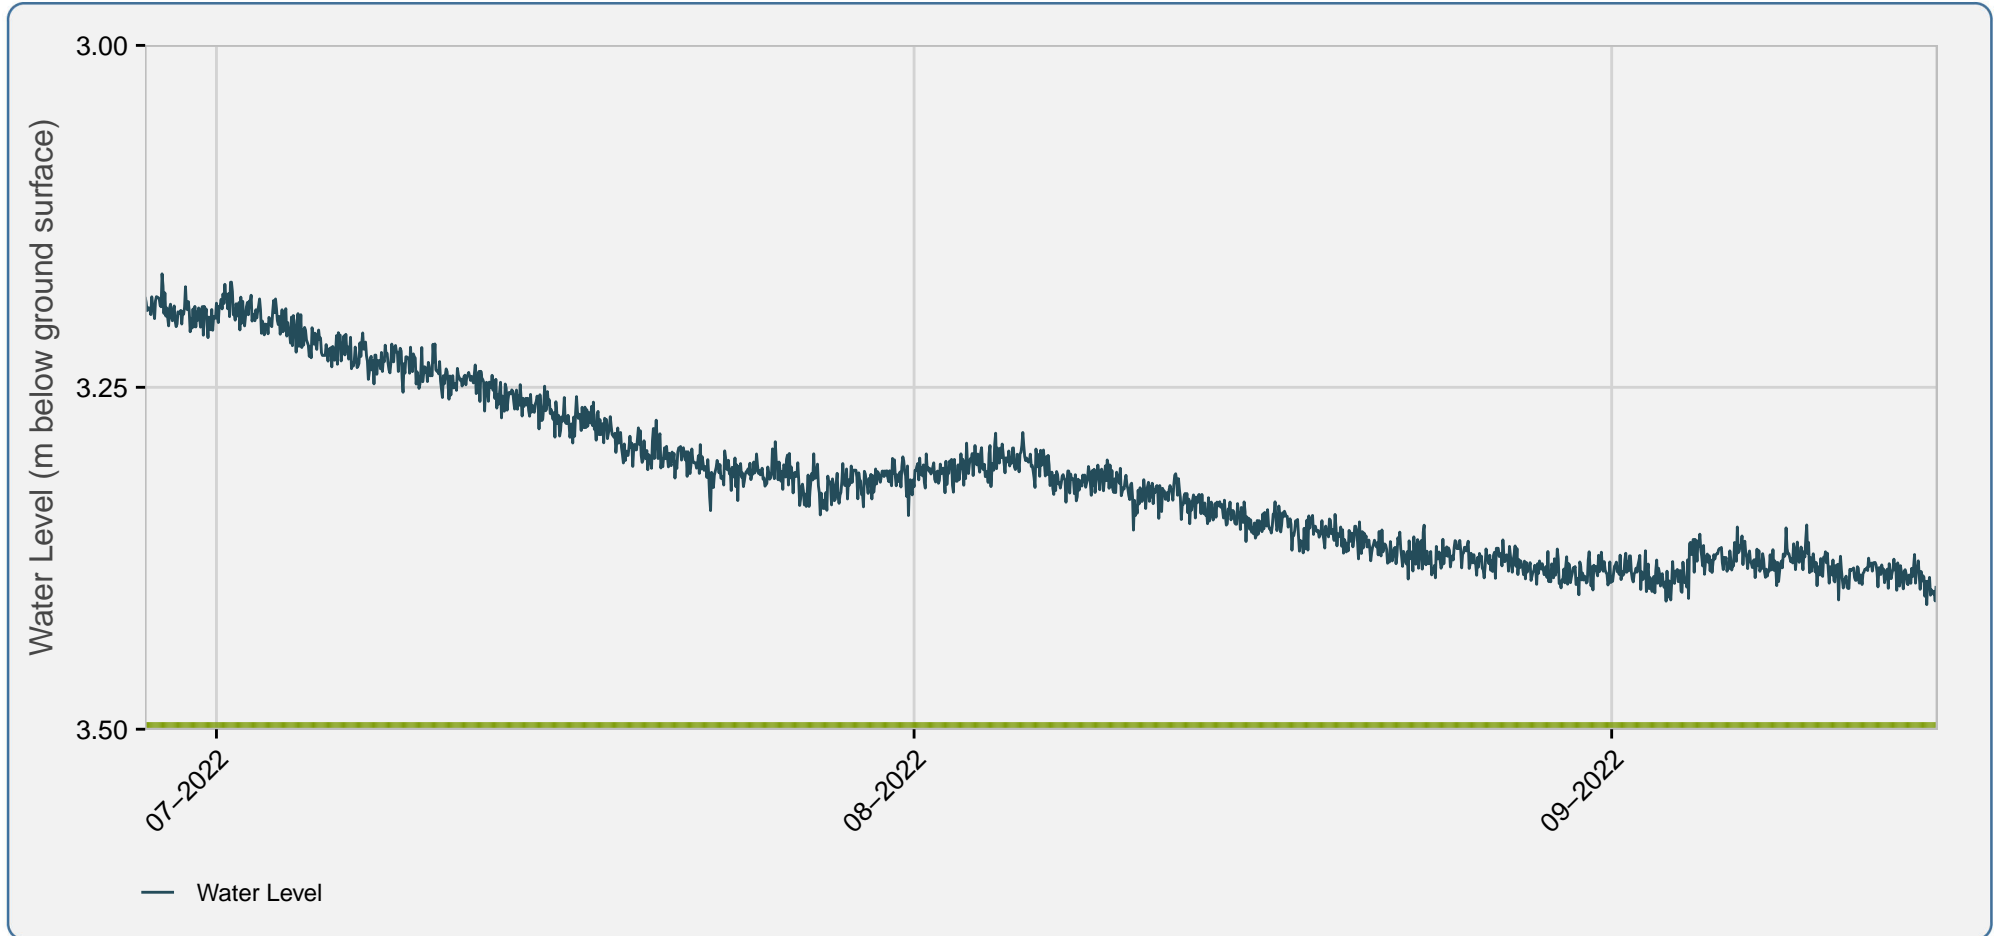

Groundwater Level Record: Watson Lake Playground Deep (YOWN-2209D)

Source Data: Wlevel_bgs.Calculated@YOWN-2209D
Latitude: 60.06083, Longitude: -128.662507, Elevation: 0 m

Period of Record: 2022-06-27 to 2022-09-15 (Date of last site visit)
Plot generated: 2023-02-13
Yukon Observation Well Network

A B C

Redacted Missing Data