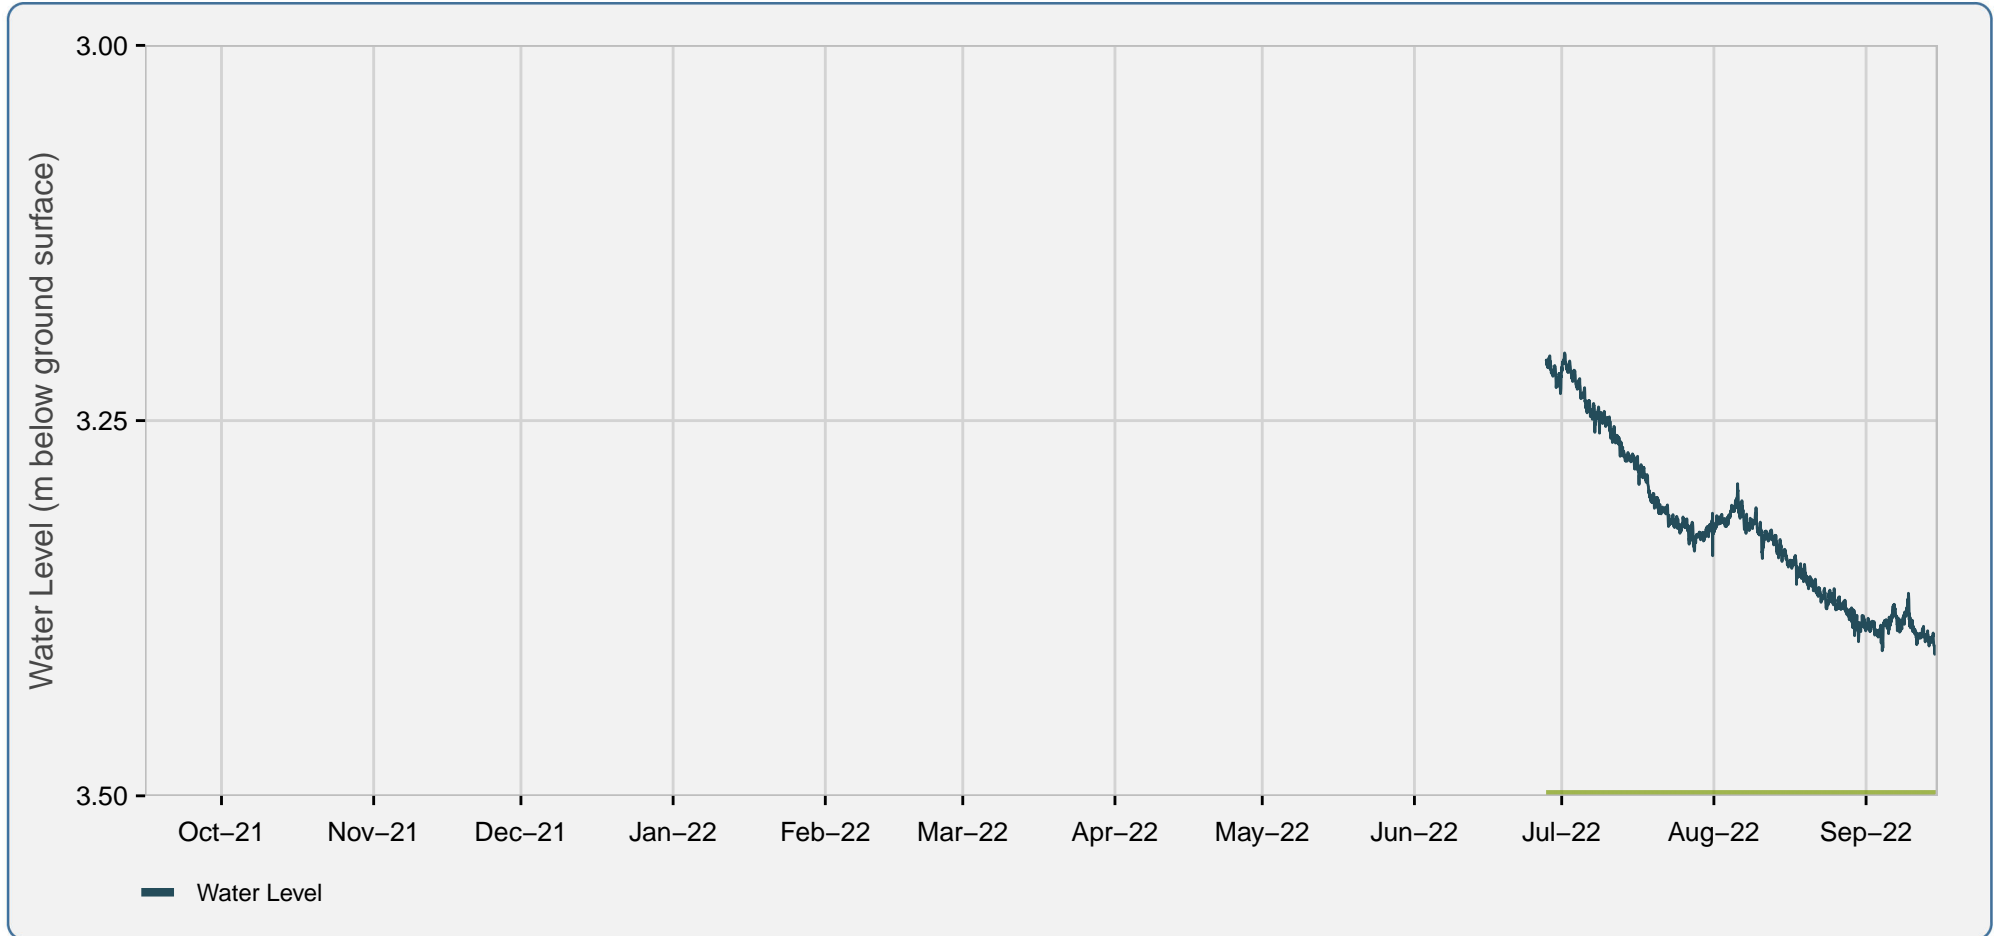

## Groundwater Level Chart: Watson Lake Playground Shallow (YOWN-2209S)

Source Data: YOWN-2209S@YOWN-2209S  
Latitude: 60.06083, Longitude: -128.662507, Elevation: 0 m

Period of record from 2022-06-27 to 2022-09-15 (Date of last site visit)  
Plot generated: 2023-02-13  
Yukon Observation Well Network