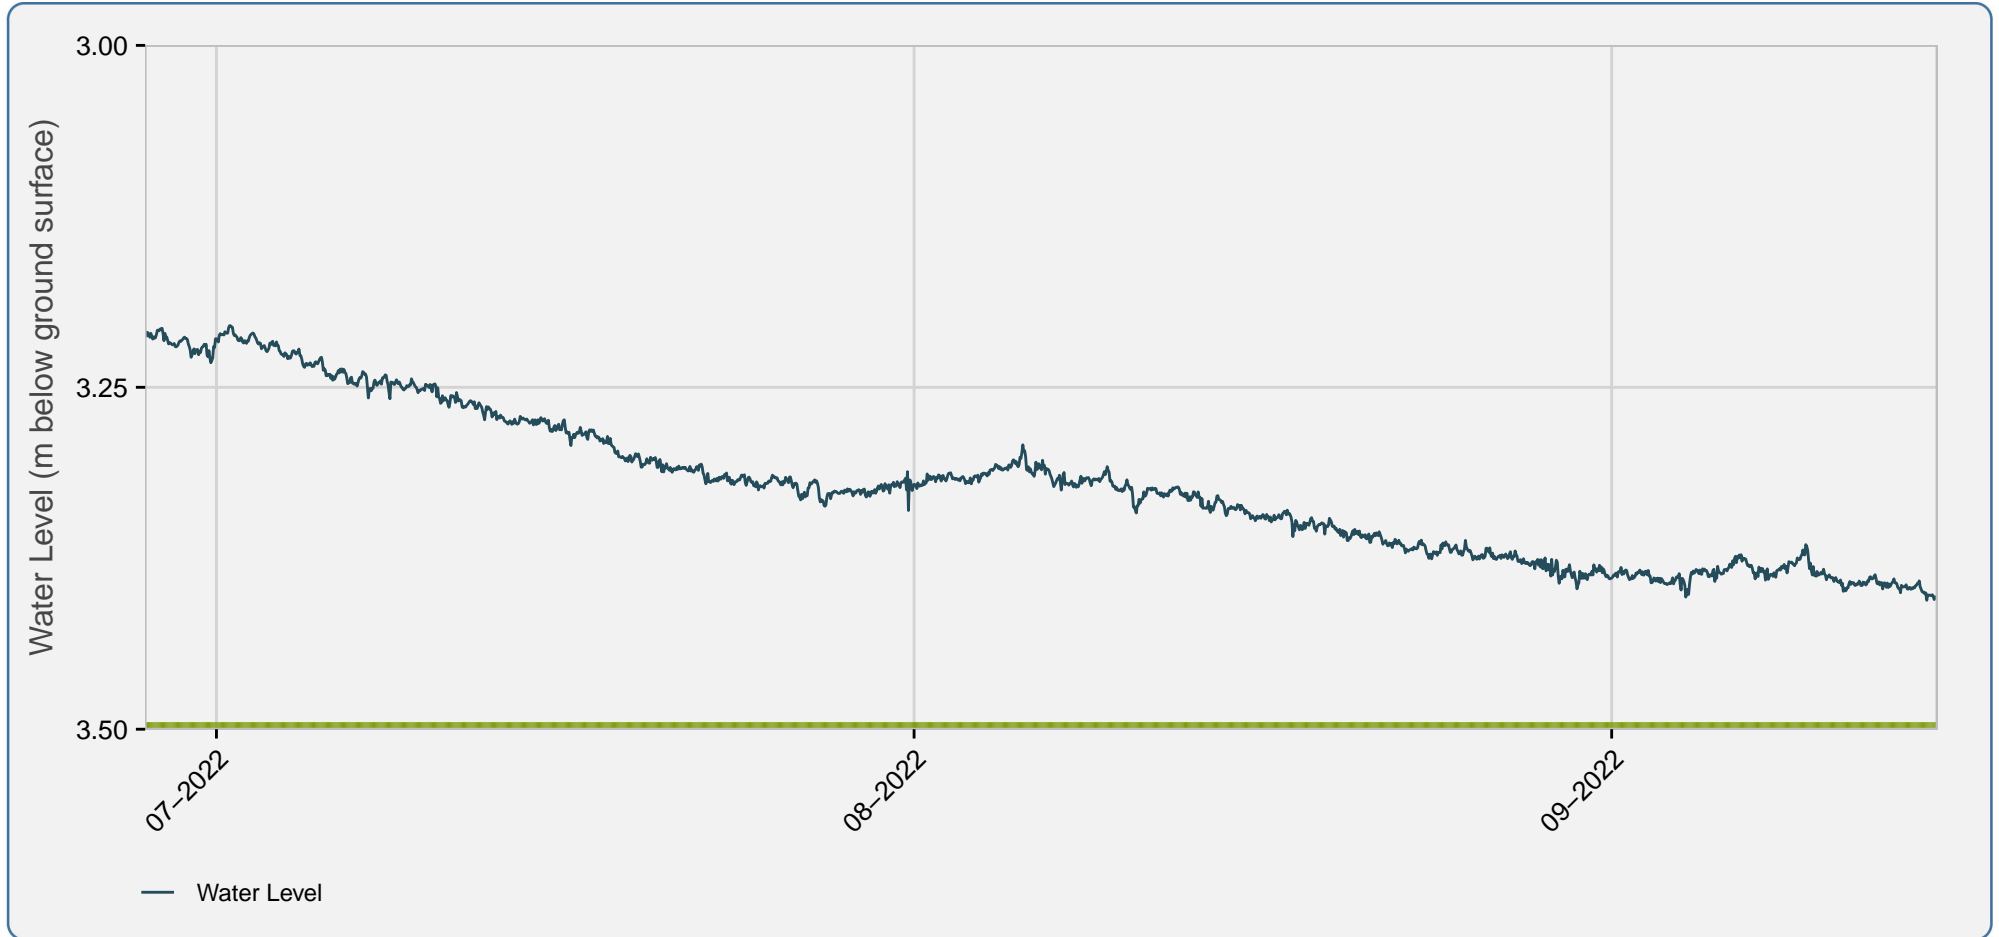

Groundwater Level Record: Watson Lake Playground Shallow (YOWN-2209S)

Source Data: Wlevel_bgs.Calculated@YOWN-2209S
Latitude: 60.06083, Longitude: -128.662507, Elevation: 0 m

Period of Record: 2022-06-27 to 2022-09-15 (Date of last site visit)
Plot generated: 2023-02-13
Yukon Observation Well Network

A B C
Redacted Missing Data